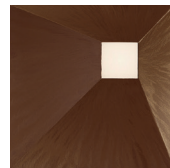

Cambio Introvert & Extrovert

Cambio panels used: Extrovert and Acoustic felt.

These design-forward, three-dimensional panels were developed in collaboration with Michael DiBlasi and Gregory Rothweiler of the River Light Group. In a sconce-like gesture, **Introvert & Extrovert** offer a focused yet visually dynamic light source in your next Cambio wall design and are particularly exciting to use in a theater setting. **Introvert & Extrovert** panels are 18" x 18", 4" deep, and available in 3 colors.

DIMENSIONS

Thickness: 4"

Panel Size(s): 18" x 18"

Light Source: 3000K

MATERIAL AND SURFACE

Black, Bronze, Copper

FINISHES/FILLERS/ADHESIVES

Waterborne Clear/Topcoat VOC: 213 g/l

COPPER

Cambio EXTROVERT

18" X 18"

BLACK

BRONZE

COPPER