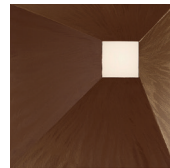

Cambio Introvert & Extrovert

Cambio INTROVERT

18" X 18"

BLACK

BRONZE

COPPER

Cambio EXTROVERT

18" X 18"

BLACK

BRONZE

COPPER