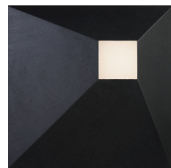

Cambio Introvert & Extrovert

Cambio panels used: Extrovert and Acoustic felt.

These design-forward, three-dimensional panels were developed in collaboration with Michael DiBlasi and Gregory Rothweiler of the River Light Group. In a sconce-like gesture, **Introvert & Extrovert** offer a focused yet visually dynamic light source in your next Cambio wall design and are particularly exciting to use in a theater setting. **Introvert & Extrovert** panels are 18" x 18", 4" deep, and available in 3 colors.

DIMENSIONS

Thickness: 4"

Panel Size(s): 18" x 18"

Light Source: 3000K

MATERIAL AND SURFACE

Black, Bronze, Copper

FINISHES/FILLERS/ADHESIVES

Waterborne Clear/Topcoat VOC: 213 g/l

Paint VOC: 215 g/l

SEISMIC RATING

Available upon request

Cambio Introvert & Extrovert

Cambio INTROVERT

18" X 18"

BLACK

BRONZE

COPPER

Cambio EXTROVERT

18" X 18"

BLACK

BRONZE

COPPER