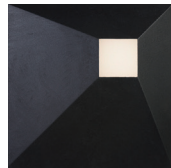

Cambio Introvert & Extrovert

Cambio panels used: Extrovert and Acoustic felt.

These design-forward, three-dimensional panels were developed in collaboration with Michael DiBlasi and Gregory Rothweiler of the River Light Group. In a sconce-like gesture, **Introvert & Extrovert** offer a focused yet visually dynamic light source in your next Cambio wall design and are particularly exciting to use in a theater setting. **Introvert & Extrovert** panels are 18" x 18", 4" deep, and available in 3 colors.

DIMENSIONS

Thickness: 4"

Panel Size(s): 18" x 18"

Light Source: 3000K

MATERIAL AND SURFACE

Black, Bronze, Copper

FINISHES/FILLERS/ADHESIVES

Waterborne Clear/Topcoat VOC: 213 g/l

Paint VOC: 215 g/l

SEISMIC RATING

Available upon request

Cambio Introvert & Extrovert

Cambio INTROVERT

18" X 18"

BLACK

BRONZE

COPPER

Cambio EXTROVERT

18" X 18"

BLACK

BRONZE

COPPER