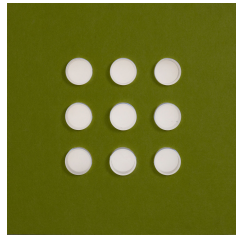

No Minimum Order Quantity

GEOMETRICS

4 CIRCLES

9 CIRCLES

3 CIRCLES

18" x 18"

3 BARS

1 SLANTED BAR

1 VERTICAL BAR

3 DIAMONDS

1 DIAMOND

SCATTERED

JET

PEWTER

LIGHT
GREY

COBALT