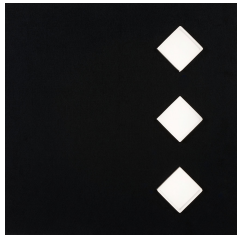

cambio®
WALL SYSTEM

GEOMETRICS

GEOMETRICS

Designed with care in collaboration with Michael DiBlasi and Gregory Rothweiler of the River Light Group, add soft lighting and visual interest to medical, office, and hospitality spaces with Cambio's Geometrics light panels. By combining Acoustic felt Cambio panels with your choice of geometric light inserts, you can add dimension, illumination, and acoustic properties to a wall design with ease.

DIMENSIONS

Thickness: 2" - 2-3/4"
Panel Size(s): 18" x 18"

LIGHT SOURCE

Tunable White - 2700K to 6500K

COLORS

Jet, Pewter, Light Grey, Cobalt, Lime, Orange

MATERIAL AND SURFACE

Panel face: 80% Recycled PET Felt
Backer: CARB/NAUF plywood
Available in 9 patterns and 6 standard colors

No Minimum Order Quantity

GEOMETRICS

4 CIRCLES

9 CIRCLES

3 CIRCLES

18" x 18"

3 BARS

1 SLANTED BAR

1 VERTICAL BAR

3 DIAMONDS

1 DIAMOND

SCATTERED

JET

PEWTER

LIGHT
GREY

COBALT