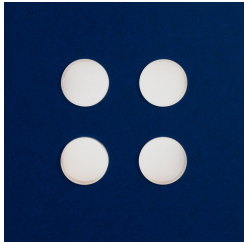

DIMENSIONS

Thickness: 2" - 2-3/4"
Panel Size(s): 18" x 18"

LIGHT SOURCE

Tunable White - 2700K to 6500K

COLORS

Jet, Pewter, Light Grey, Cobalt, Lime, Orange

MATERIAL AND SURFACE

Panel face: 80% Recycled PET Felt
Backer: CARB/NAUF plywood
Available in 9 patterns and 6 standard colors

No Minimum Order Quantity

GEOMETRICS

4 CIRCLES

9 CIRCLES

3 CIRCLES

18" x 18"

3 BARS

1 SLANTED BAR

1 VERTICAL BAR

3 DIAMONDS

1 DIAMOND

SCATTERED

JET

PEWTER

LIGHT
GREY

COBALT