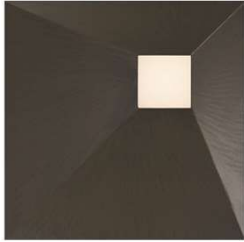

INTROVERT & EXTROVERT

BRONZE

18" x 18"

INTROVERT

EXTROVERT