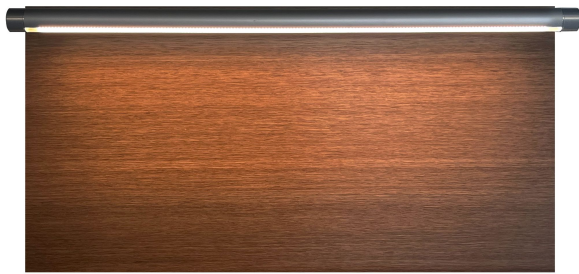

18" x 36"

VENEER

FELT FABRIC / PET CORE