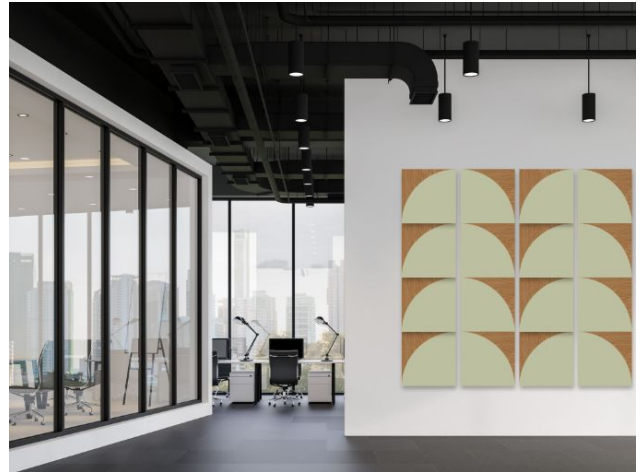

cambio®
WALL SYSTEM

ART + GRAPHICS : MOD

Create bold visual statements with simple, geometric rotational designs.

Rotational Designs: Arc, Brunswick, Checker, Chevron, and Prizm are painted or printed onto wood Oak, Walnut veneer or MDF (NAUF)

DIMENSIONS

¾" thick

2 core sizes (18" x18", 36" x 36")

MATERIAL AND SURFACE

Painted (water borne) Face, MDF (NAUF) and plywood substrate

FINISHES / ADHESIVES

Zero VOC waterborne paint

Low VOC waterborne clear coat, 213g/L

FIRE RATING

Class A or B available upon request

SEISMIC RATING

Available upon request

ACOUSTIC RATING

N/A

ART + GRAPHICS : MOD

SAMPLES

Please Contact Us for your request or make your request at cambio.design

LEAD TIME

3-5 weeks depending on area, and ship date provided upon order

MOQ

No Minimum Order Quantity

Contact Us: sales@cambio.design | cambio.design