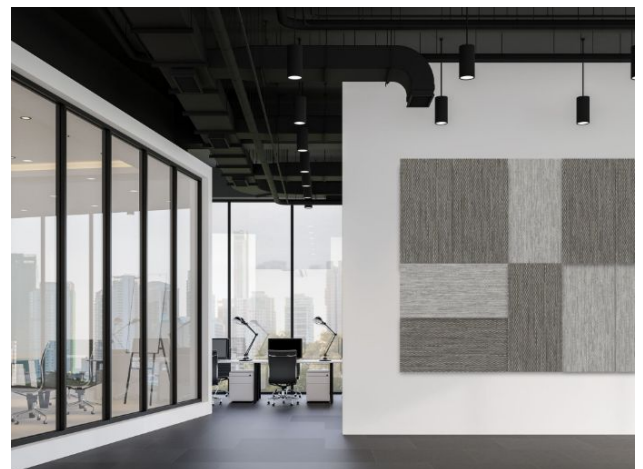

cambio®
WALL SYSTEM

ACOUSTIC FABRIC PANEL

Dampen sound on a professional level with an equally professional look, available in 13 colors

DIMENSIONS

1 ½" thick

5 core sizes (18" x 18", 18" x 36", 36" x 36", 18" x 54", 18" x 90")

MATERIAL AND SURFACE

Acoustic panel with Momentum fabric face available in 13 colors

PET Acoustic Filler

PVC Track (non-PVC available upon request)

MDF Backer has no added Urea

Formaldehyde

FINISHES / ADHESIVES

Low VOC 213 g/L

FIRE RATING

Class A when tested in accordance with ASTM E84

SEISMIC RATING

Available upon request

ACOUSTIC RATING

NRC 0.65

SAMPLES

Please Contact Us for your request or make your request at cambio.design

LEAD TIME

3-5 weeks depending on area, ship date provided upon order

MOQ

No Minimum Order Quantity

Contact Us: sales@cambio.design | cambio.design

ACOUSTIC FABRIC