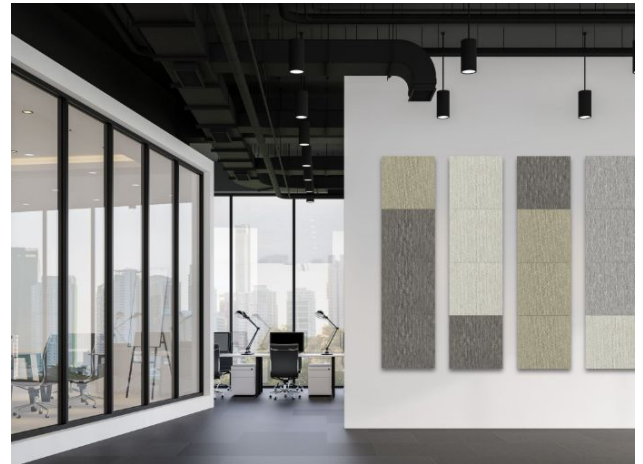

cambio®
WALL SYSTEM

ACOUSTIC FABRIC PANEL

Dampen sound on a professional level with an equally professional look, available in 13 colors

DIMENSIONS

1 ½" thick

5 core sizes (18" x 18", 18" x 36", 36" x 36", 18" x 54", 18" x 90")

MATERIAL AND SURFACE

Acoustic panel with Momentum fabric face available in 13 colors

PET Acoustic Filler

PVC Track (non-PVC available upon request)

MDF Backer has no added Urea

Formaldehyde

FINISHES / ADHESIVES

Low VOC 213 g/L

FIRE RATING

Class A when tested in accordance with ASTM E84

SEISMIC RATING

Available upon request

ACOUSTIC RATING

NRC 0.65

SAMPLES

Please Contact Us for your request or make your request at cambio.design

LEAD TIME

3-5 weeks depending on area, ship date provided upon order

MOQ

No Minimum Order Quantity

Contact Us: sales@cambio.design | cambio.design

ACOUSTIC FABRIC